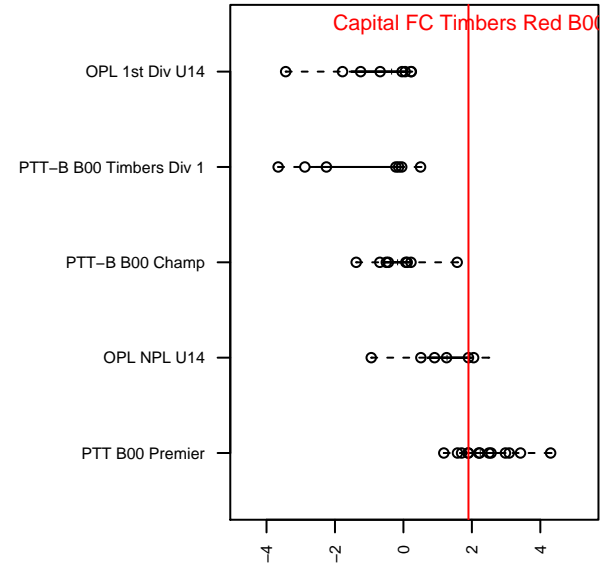

# Capital FC Timbers Red B00

Capital FC  
 Salem, OR  
 B00 total strength=1260  
 attack=6.81 defense=3.56  
 fall league = PTT B00 Premier  
 spr league = Spr OYS B00 Premier  
 notes= was Cascade FC

alt names used:  
 Capital FC Timbers B00  
 Capital FC Timbers U14 RED  
 CAPITAL FC TIMBERS 00 RED (OR)  
 Capital FC Timbers Boys 2000 Red  
 Capital FC Timbers Boys 2000 Red  
 Capital FC Timbers Boys 2000 Red (OR)  
 Capital FC Timbers Boys 2000 Red

**attack and defense variance (black dot)  
relative to other teams  
and top 10 in region**

**attack and defense rating  
relative to others at age  
and all opponents in last 13 months**

**Performance relative to 13 month average**