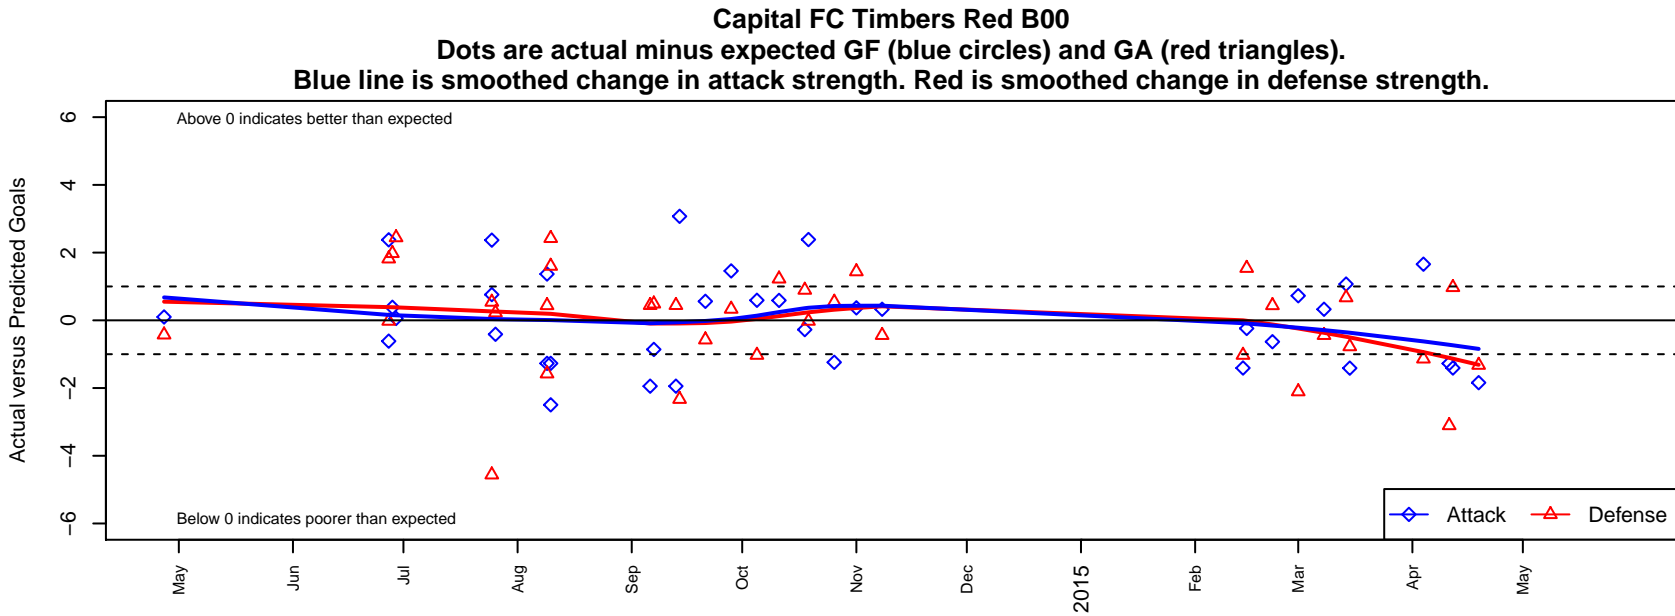

# Capital FC Timbers Red B00

Capital FC  
 Salem, OR  
 B00 total strength=1260  
 attack=6.81 defense=3.56  
 fall league = PTT B00 Premier  
 spr league = Spr OYS B00 Premier  
 notes= was Cascade FC

**attack and defense variance (black dot)  
relative to other teams  
and top 10 in region**

**attack and defense rating  
relative to others at age  
and all opponents in last 13 months**

**Performance relative to 13 month average**